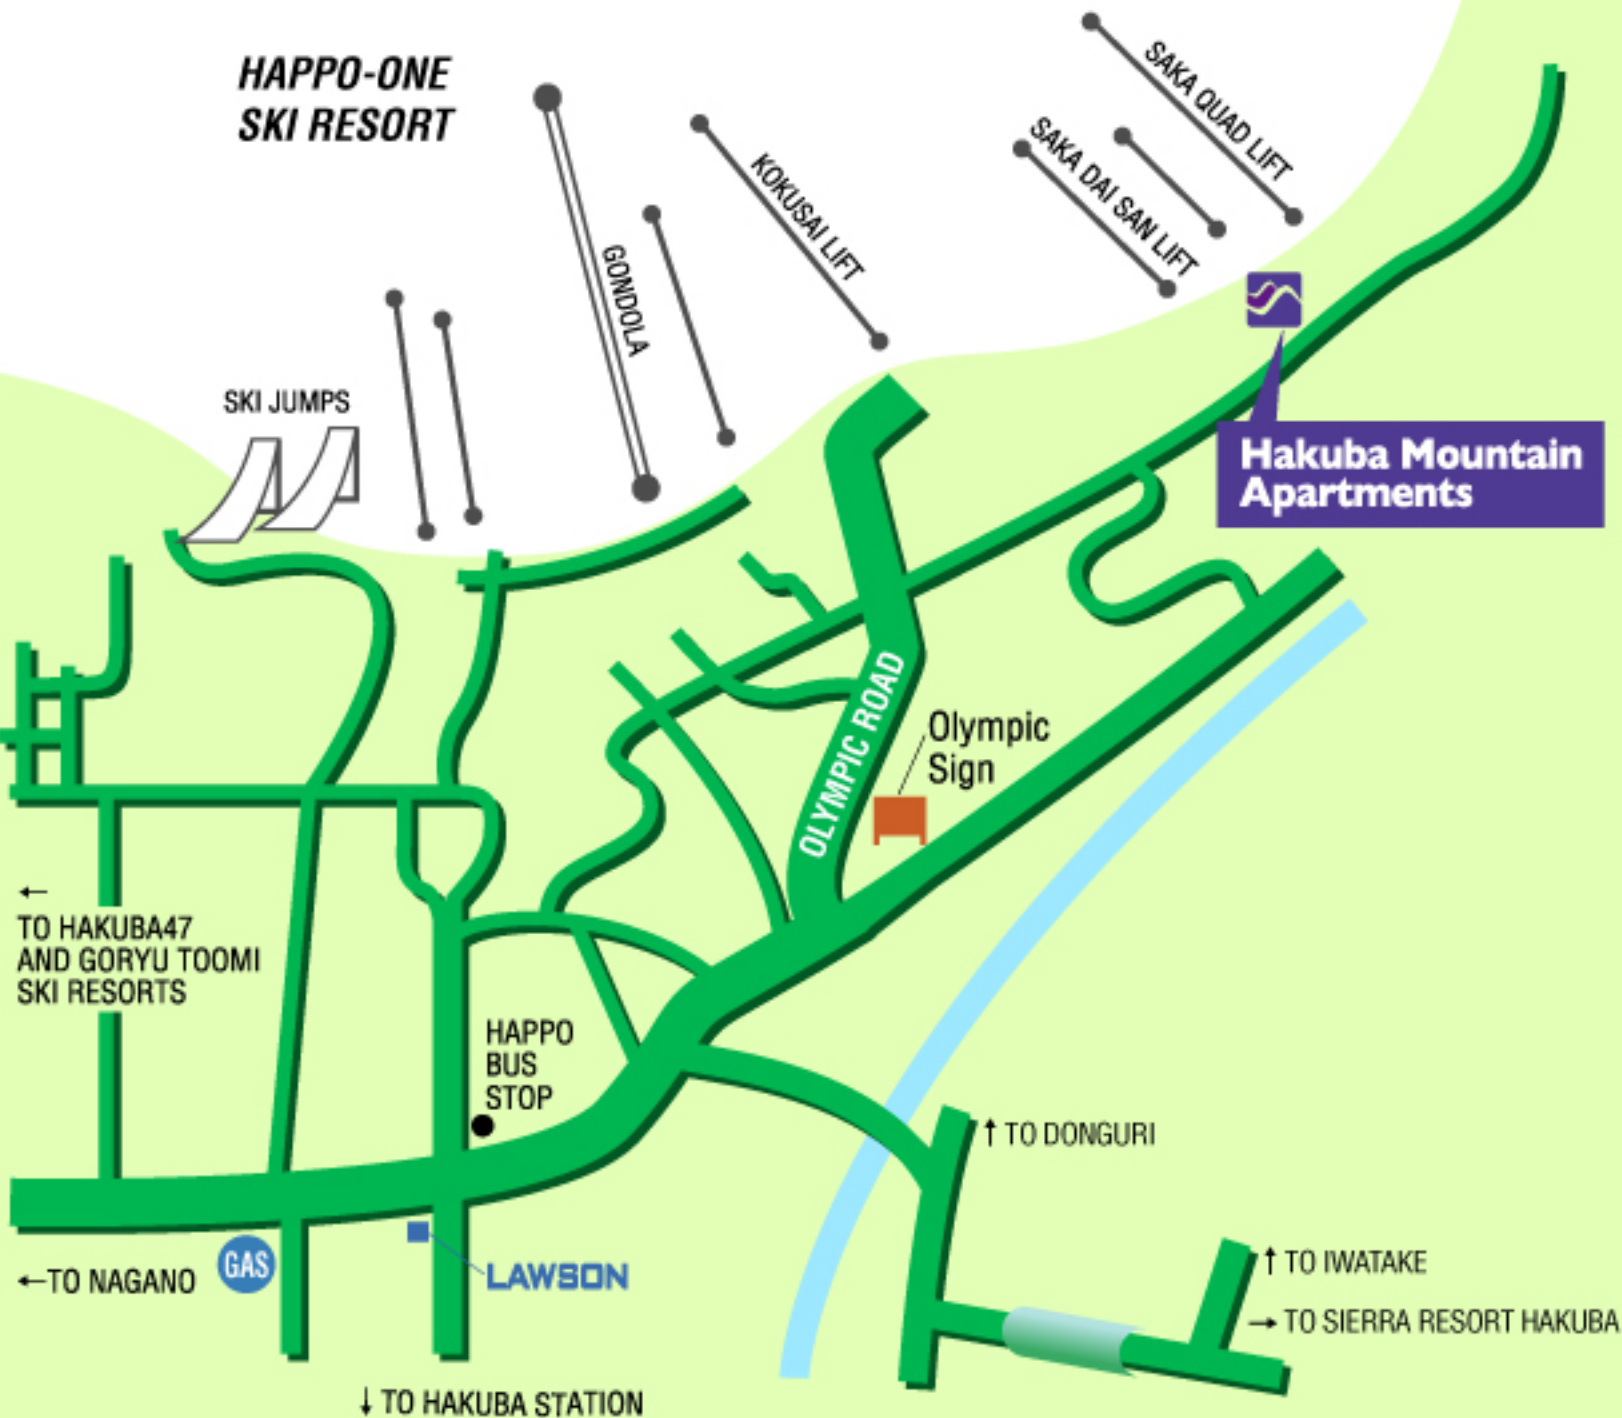

**HAPPO-ONE
SKI RESORT**

SKI JUMPS

GONDOLA

KOKUSAI LIFT

SAKA QUAD LIFT

SAKA DAI SAN LIFT

**Hakuba Mountain
Apartments**

OLYMPIC ROAD

Olympic
Sign

← TO HAKUBA47
AND GORYU TOOMI
SKI RESORTS

HAPPO
BUS
STOP

GAS

LAWSON

← TO NAGANO

↓ TO HAKUBA STATION

↑ TO DONGURI

↑ TO IWATAKE

→ TO SIERRA RESORT HAKUBA